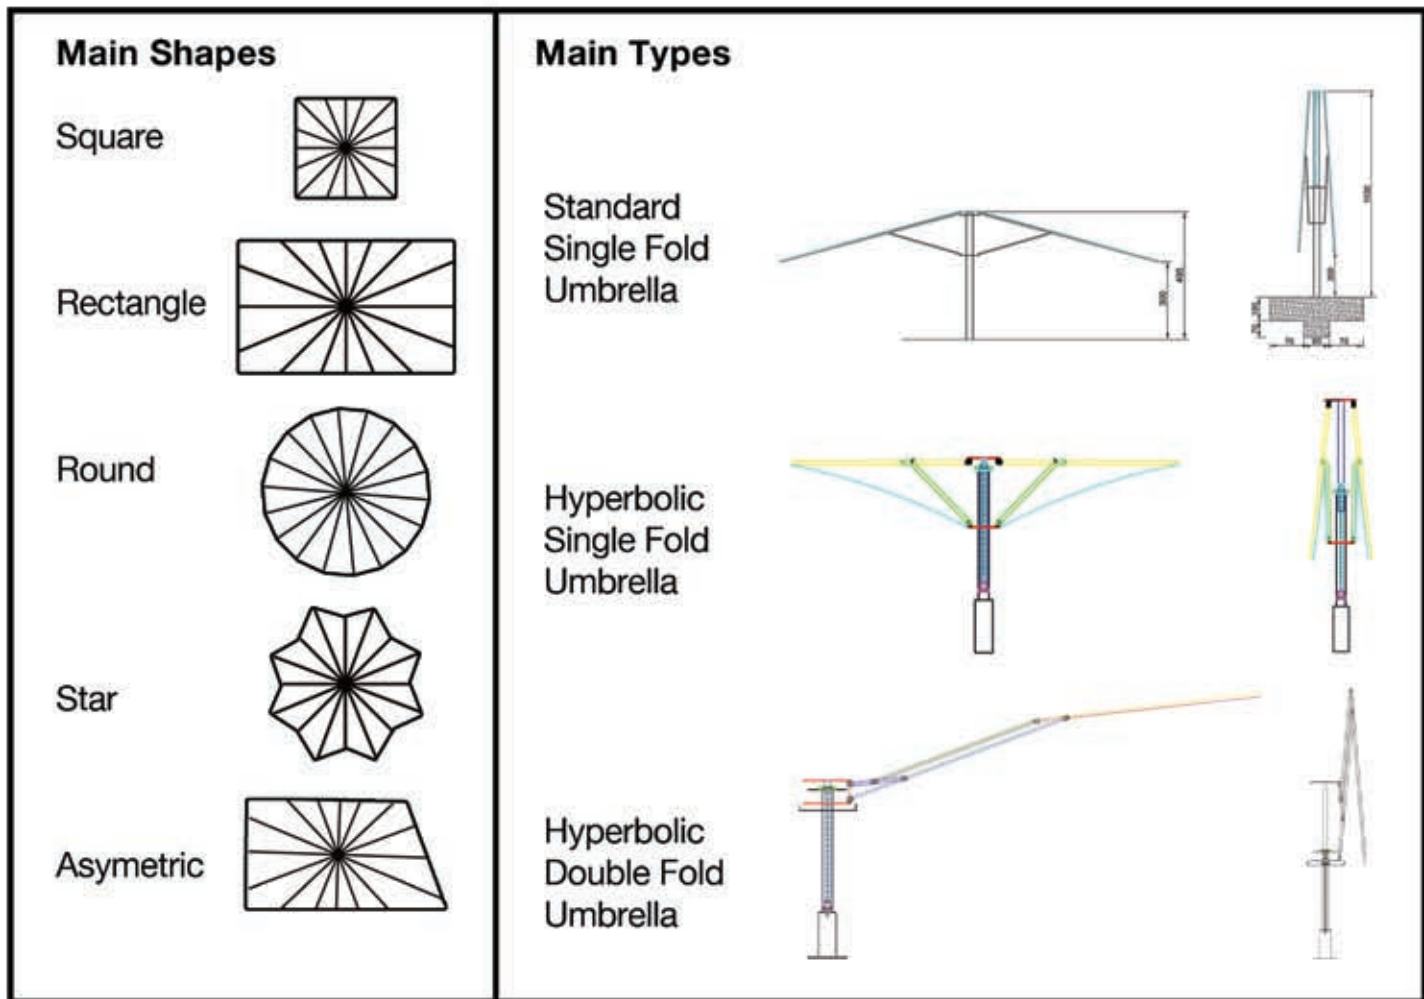

It has a steel body designed to resist strong wind and rainy weather conditions. It could be installed to the ground, on terraces, piers and on top of buildings.

TechnoUmbrellas are available in many Shapes & Types