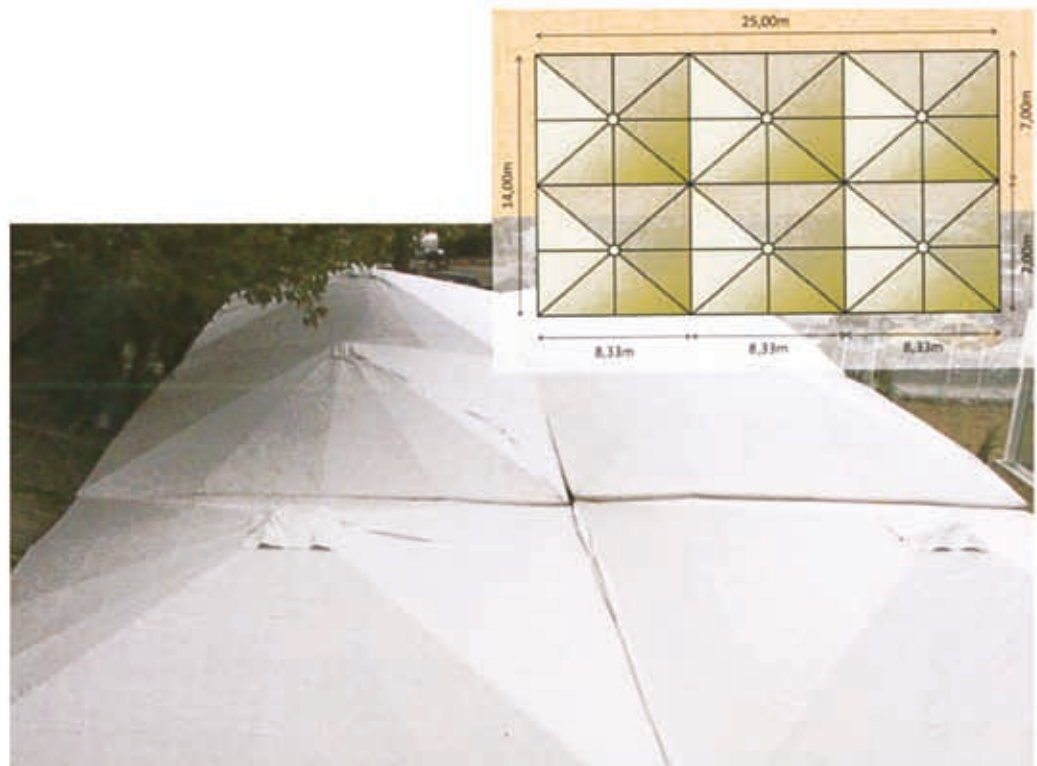

It has a steel body designed to resist strong wind and rainy weather conditions. It could be installed to the ground, on terraces, piers and on top of buildings.

TechnoUmbrellas are available in many Shapes & Types