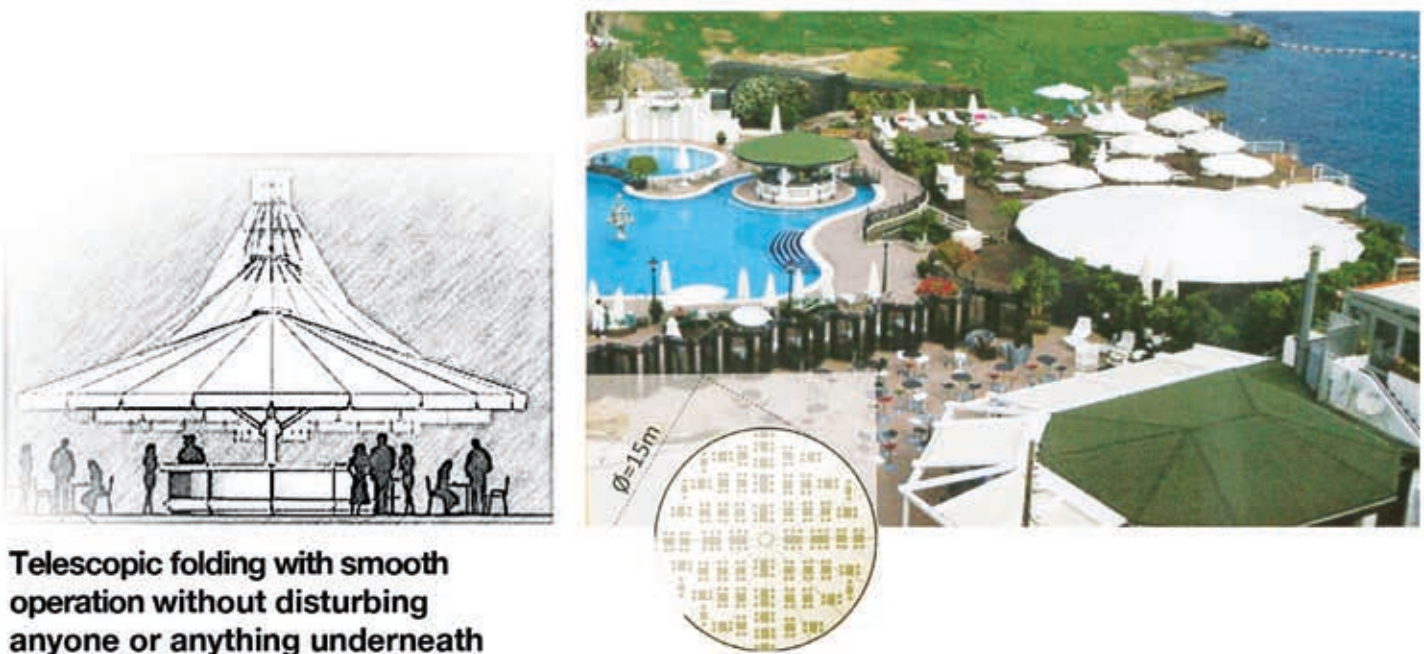

Motorized Round, Standard Single Fold Umbrella